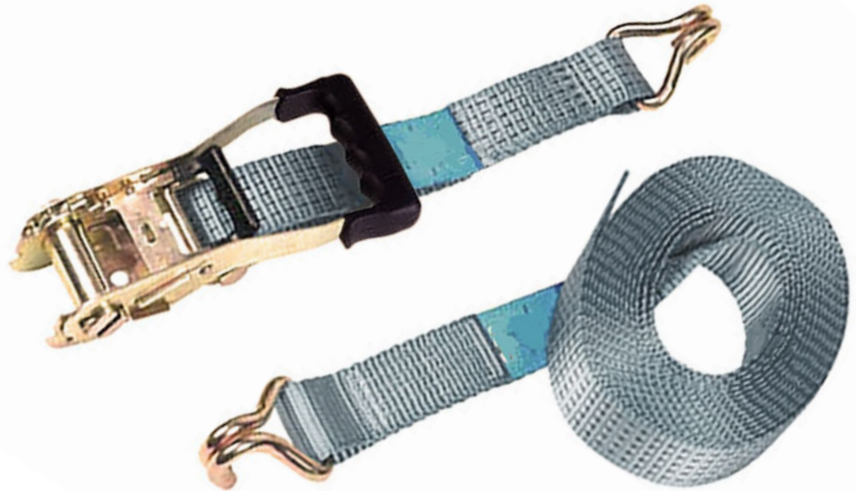

P/N: 10344

Ratchet Tie Down Kit Hook & Keeper

9m x 50mm, LC 2500kg

RESTRAINT, THE EASY WAY!

Grab a hot deal today by ordering in bulk.
Contact your nearest branch today for a quote.

These Ratchet Tie-Down kits are suitable for shipping containers due to the double wire J-Hook fitting. The Ratchet Tie-Down Kits with Double Wire J-Hooks comprises the main strap with double wire j-hook, plus buckle & tail strap assembly with double wire j-hook. Our strap loops are reinforced to reduce wear from fitting contact points for increased durability. Our buckle has a contour plastic handle to increase user comfort and grip.

All our straps are designed, manufactured and tested for compliance with AS/NZS 4380:2001 and are backed by the Silverback assurance of quality.

The Ratchet Tie-Down System works on semi-trailers, body truck, utes, containers or anywhere you need to lash some equipment down. Silverback can offer you a custom ratchet tiedown with your logo and various colours if required.

SPECIFICATIONS:

- Ratchet buckle with moulded handle
- Fitted with two standard Silverback wear sleeves
- Cool Grey strap colour
- Loops for hardware include innerwear strips for extra strength and durability

SIZES:

- P/N 10316 - 35mm x 6m Ratchet Tie Down Double Wire J-Hook LC 1000kg
- P/N 10344 - 50mm x 9m Ratchet Tie Down Double Wire J-Hook LC 2000kg

IMPORTANT – Load Restraints are not to be used for lifting applications.