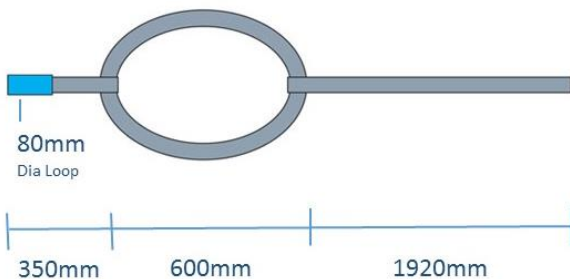

Wheel Straddle Straps are used to secure a single tyre to the deck of a truck or trailer.

We offer two types, 10691 which suits most standard small to medium size car tyres or 10691L which is suitable for large wheel diameters or wide profiles.

Inside of the 80mm diameter loops have an additional inner sleeve sewn in to provide additional strength and wear against use, and all our Silverback Straps are PU coated for increased UV protection.

Part Number: 10691L

Part Number: 10691

P/N:	Type	Total Length	Strap Width	Loop Size	L/C
10691	Standard	2870mm	50mm	80mm	2500kg
10691L	Large	3150mm	50mm	80mm	2500kg

Companion Product

10387 Deck Cleat Ratchet & Tail Assembly

10386 J Hook Ratchet & Tail Assembly