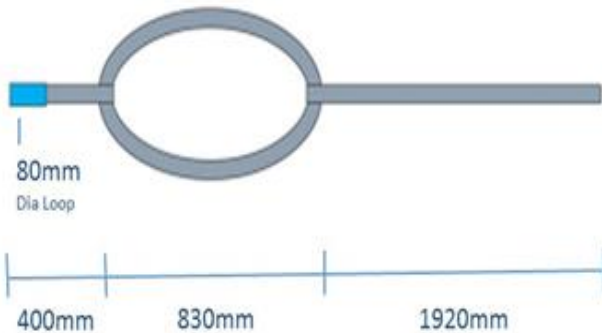

Wheel Straddle Strap

Silverback Wheel Straddle Straps are designed to meet the ruggedness of the Towing and Car Carrying industry. Silverback straps are reliable and give you the peace of mind that your load is secure. All our straps are designed, manufactured and tested for compliance with AS/NZS 4380:2001 and are backed by the Silverback assurance of quality.

Wheel Straddle Straps are used to secure a single tyre to the deck of a truck or trailer.

We offer two types, 10691 which suits most standard small to medium size car tyres or 10691L which is suitable for large wheel diameters or wide profiles.

Inside of the 80mm diameter loops have an additional inner sleeve sewn in to provide additional strength and wear against use, and all our Silverback Straps are PU coated for increased UV protection.

Part Number: 10691L

Part Number: 10691

P/N:	Type	Total Length	Strap Width	Loop Size	L/C
10691	Standard	2870mm	50mm	80mm	2500kg
10691L	Large	3150mm	50mm	80mm	2500kg

Companion Product

10387 Deck Cleat Ratchet & Tail Assembly

10386 J Hook Ratchet & Tail Assembly